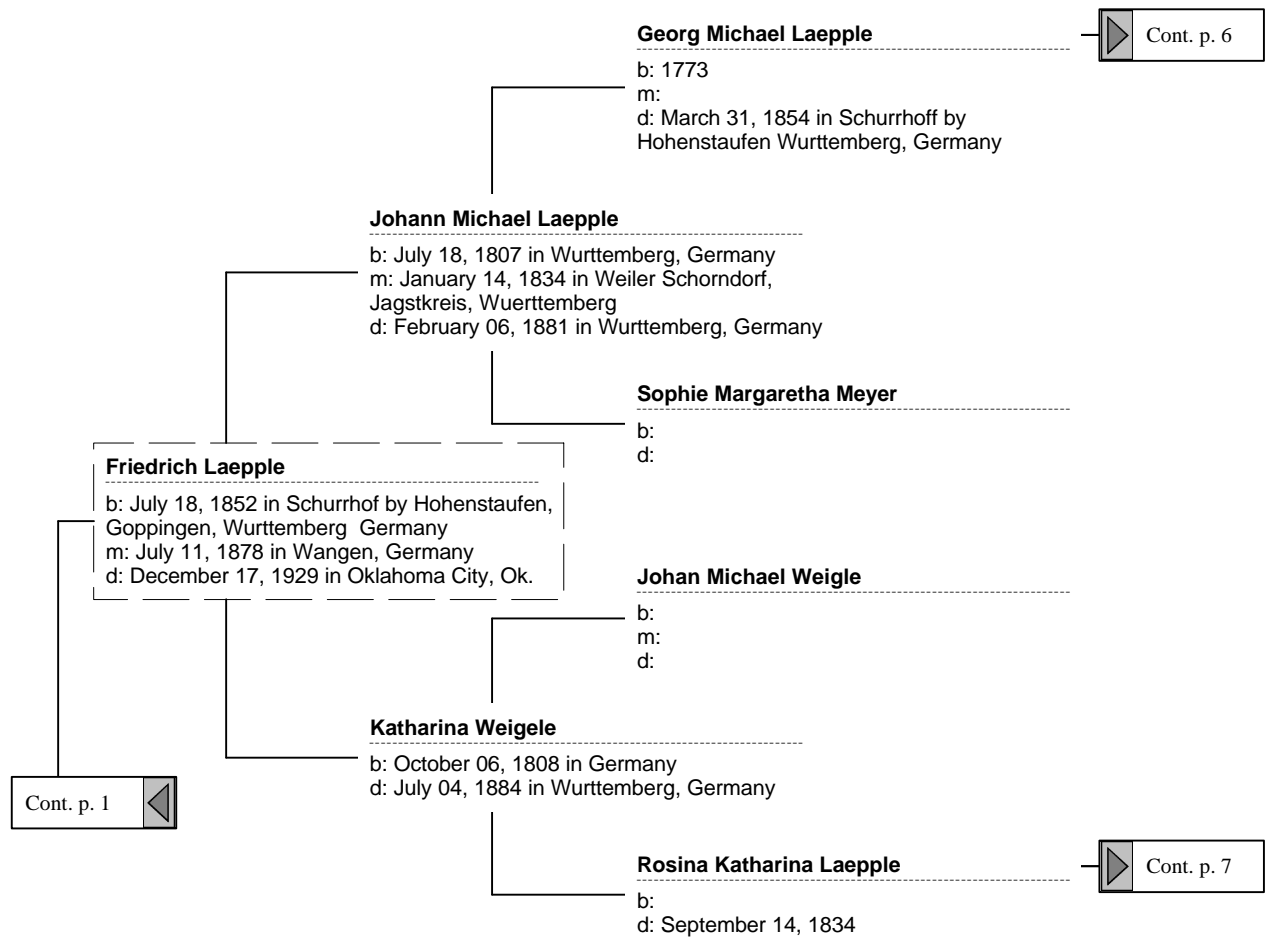

Cont. p. 2

Herman Edward Laepple

b: July 14, 1893 in Oklahoma City, Ok.
m: April 25, 1918 in Oklahoma City, Ok.
d: February 02, 1953 in Guthrie, Oklahoma

Christian Heinrich Brauning

b: October 16, 1813 in Wurttemberg, Germany
m: June 04, 1837 in Wangen, Neckarkreis, Wuerttemberg
d: Bef. November 29, 1888 in Wangen, Cannstatt, Wurttemberg Germany

Sarah Caroline Grady

b: December 18, 1840 in Missouri
d: October 28, 1915 in Leflore Co., Ok

Wille Bea Corley

b: October 13, 1892 in Magazine, Ark.
d: January 27, 1958 in Oklahoma City, Ok.

David Thompson Hembree

b: August 23, 1846 in South Carolina
m: September 18, 1871 in Franklin Co., Ark.
d: December 30, 1935 in Lincoln, Washington Co., Ark.

Cont. p. 4

Ludie Mae Hembree

b: August 13, 1874 in Magazine, Ark.
d: April 29, 1963 in Oklahoma City, Ok.

Nancy Catharine Crow

b: January 01, 1855 in Texas
d: May 24, 1896 in Washington County, Ark.

Cont. p. 5

Standard Pedigree Tree (2 of 14)

Standard Pedigree Tree (4 of 14)

James Hembree

b: March 27, 1759 in Virginia
m:
d: August 16, 1849 in Pendleton, Anderson Co.,
South Carolina