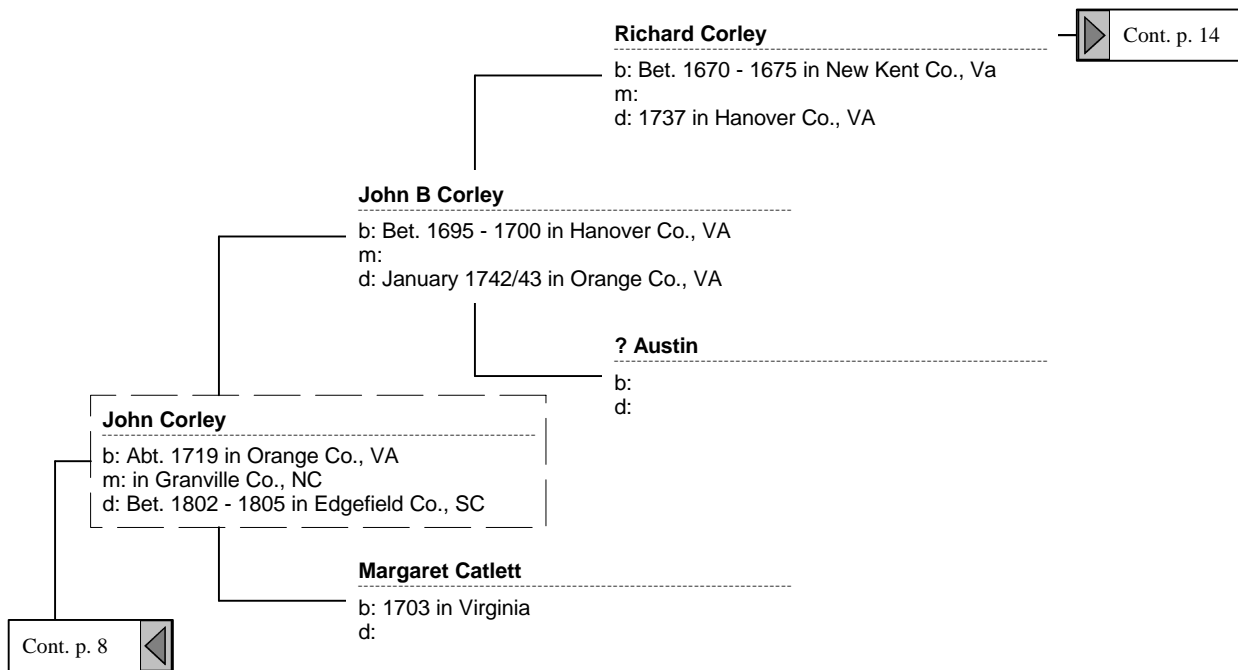

Cont. p. 2

Herman Edward Laepple

b: July 14, 1893 in Oklahoma City, Ok.
m: April 25, 1918 in Oklahoma City, Ok.
d: February 02, 1953 in Guthrie, Oklahoma

Christian Heinrich Brauning

b: October 16, 1813 in Wurttemberg, Germany
m: June 04, 1837 in Wangen, Neckarkreis, Wuerttemberg
d: Bef. November 29, 1888 in Wangen, Cannstatt, Wurttemberg Germany

b: August 05, 1822 in South Carolina
d: January 02, 1917 in Arkansas, Washington
County

Cont. p. 1

Cont. p. 1 

Isaac Crow

b: October 13, 1819 in Clarke Co., Georgia
m: January 09, 1853 in McKinney, Collin County, Tx
d: June 24, 1891 in Brownwood, Brown County, Tx

Nancy

b: Abt. 1810 in Georgia
d:

Standard Pedigree Tree (7 of 14)

Standard Pedigree Tree (12 of 14)

[7] Hanns Laepple

b: Abt. 1520 in Bittenfeld, Neckarkreis,
Wuerttemberg
m:
d:

[6] Michael Laepple

b: 1544 in Bittenfeld, Neckarkreis,
Wuerttemberg
m: June 13, 1576 in Bittenfeld, Neckarkreis,
Wuerttemberg
d: April 07, 1622

[8] Magdalena

b:
d:

[5] Balthassar Laepple

b: January 08, 1600/01 in Bittenfeld,
Neckarkreis, Wuerttemberg
m: October 02, 1642 in Bittenfeld, Neckarkreis,
Wuerttemberg
d: June 23, 1683 in Fuerstenhof, Germany