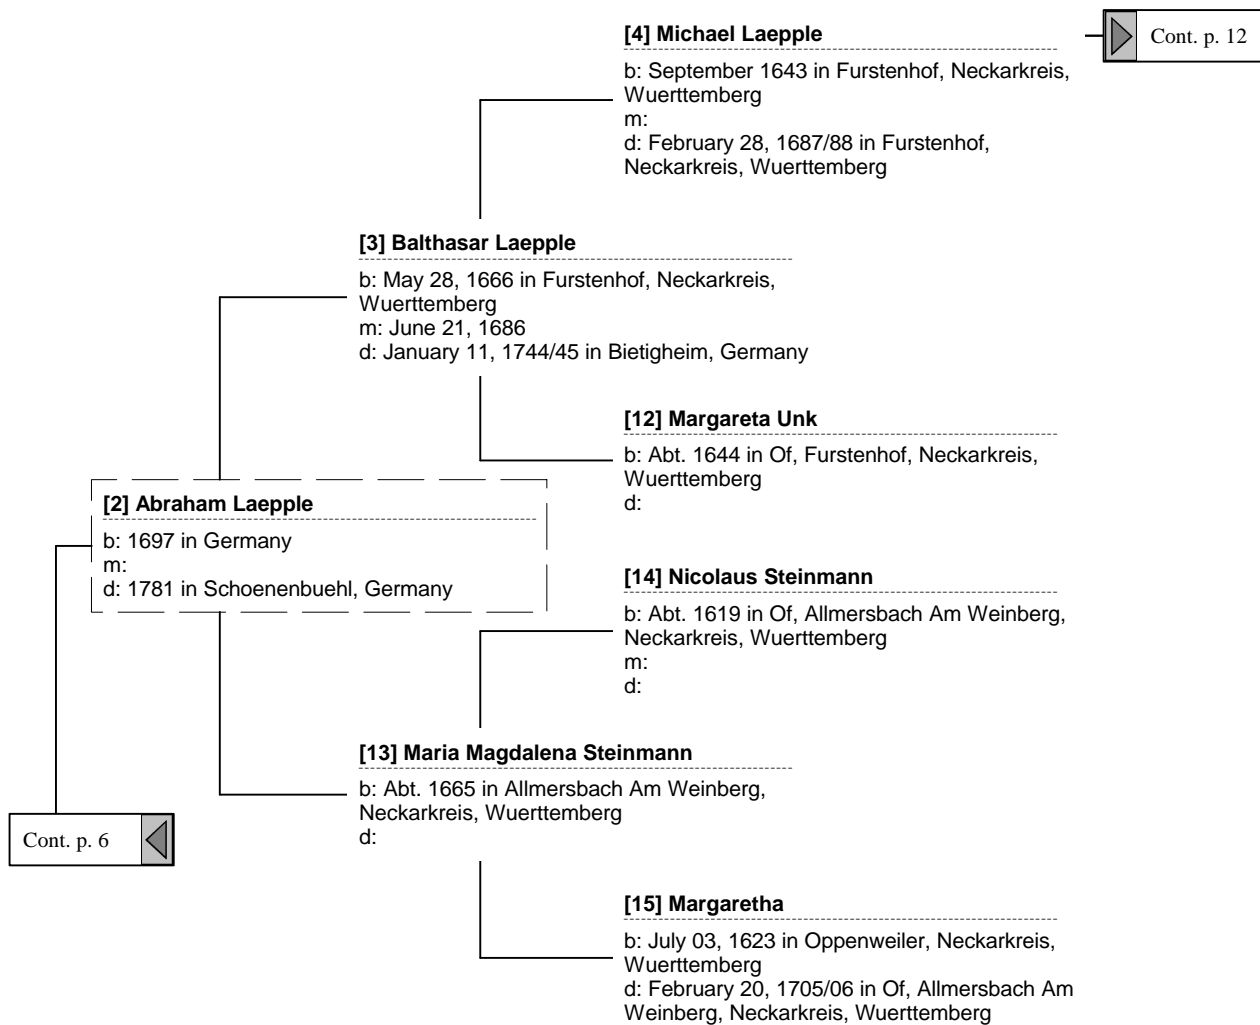

Cont. p. 2

Herman Edward Laepple

b: July 14, 1893 in Oklahoma City, Ok.
m: April 25, 1918 in Oklahoma City, Ok.
d: February 02, 1953 in Guthrie, Oklahoma

Christian Heinrich Brauning

b: October 16, 1813 in Wurttemberg, Germany
m: June 04, 1837 in Wangen, Neckarkreis, Wuerttemberg
d: Bef. November 29, 1888 in Wangen, Cannstatt, Wurttemberg Germany

b: August 05, 1822 in South Carolina
d: January 02, 1917 in Arkansas, Washington
County

Cont. p. 1

Cont. p. 1 

Isaac Crow

b: October 13, 1819 in Clarke Co., Georgia
m: January 09, 1853 in McKinney, Collin County, Tx
d: June 24, 1891 in Brownwood, Brown County, Tx

Nancy

b: Abt. 1810 in Georgia
d:

Standard Pedigree Tree (7 of 14)

Standard Pedigree Tree (12 of 14)

[7] Hanns Laepple

b: Abt. 1520 in Bittenfeld, Neckarkreis,
Wuerttemberg
m:
d:

[6] Michael Laepple

b: 1544 in Bittenfeld, Neckarkreis,
Wuerttemberg
m: June 13, 1576 in Bittenfeld, Neckarkreis,
Wuerttemberg
d: April 07, 1622

[8] Magdalena

b:
d:

[5] Balthassar Laepple

b: January 08, 1600/01 in Bittenfeld,
Neckarkreis, Wuerttemberg
m: October 02, 1642 in Bittenfeld, Neckarkreis,
Wuerttemberg
d: June 23, 1683 in Fuerstenhof, Germany