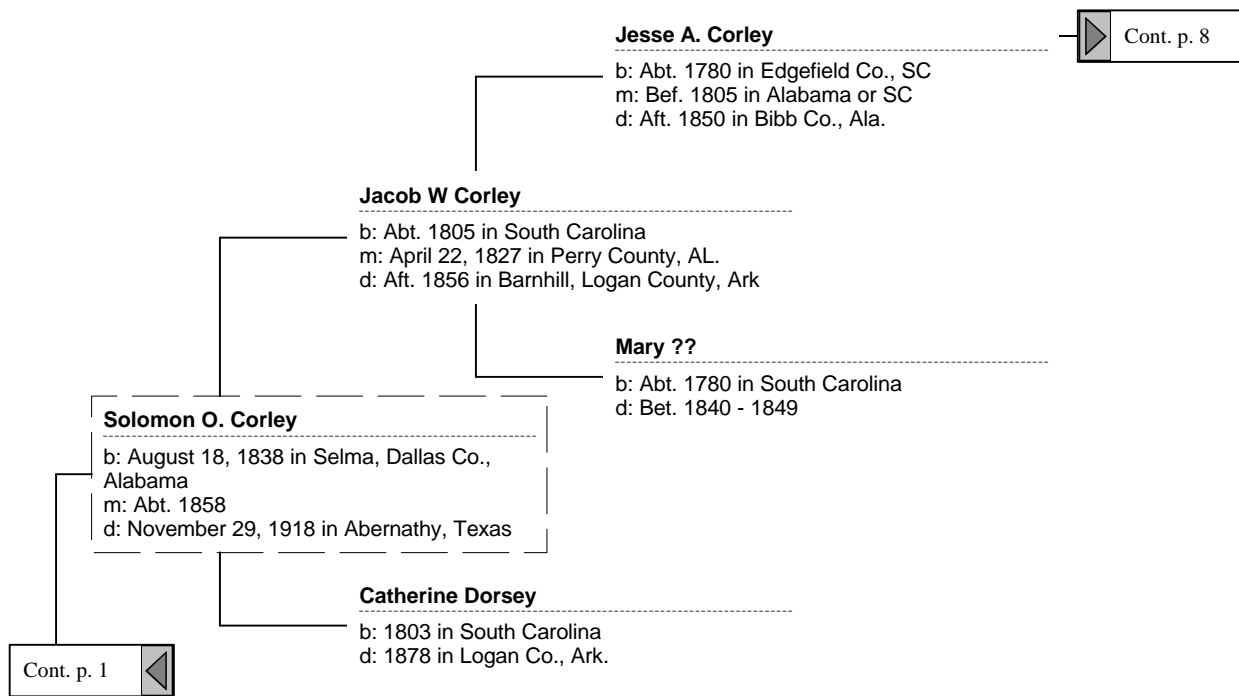

Cont. p. 2

Herman Edward Laepple

b: July 14, 1893 in Oklahoma City, Ok.
m: April 25, 1918 in Oklahoma City, Ok.
d: February 02, 1953 in Guthrie, Oklahoma

Christian Heinrich Brauning

b: October 16, 1813 in Wurttemberg, Germany
m: June 04, 1837 in Wangen, Neckarkreis, Wuerttemberg
d: Bef. November 29, 1888 in Wangen, Cannstatt, Wurttemberg Germany

Nancy Catharine Crow

b: January 01, 1855 in Texas
d: May 24, 1896 in Washington County, Ark.

Cont. p. 5

Standard Pedigree Tree (2 of 14)

Standard Pedigree Tree (4 of 14)

James Hembree

b: March 27, 1759 in Virginia
m:
d: August 16, 1849 in Pendleton, Anderson Co.,
South Carolina