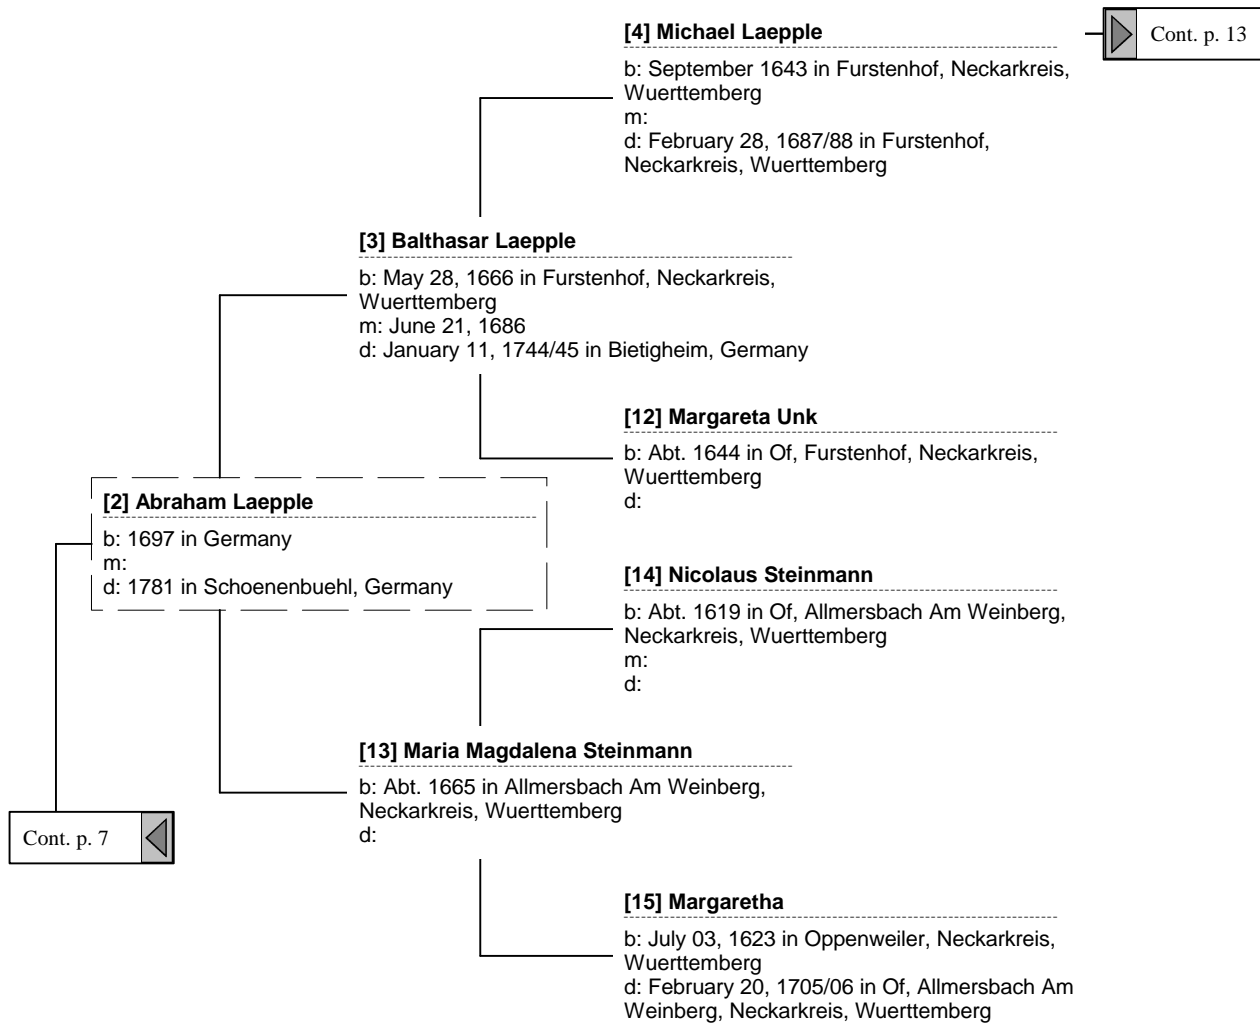

Cont. p. 2

Herman Edward Laepple

b: July 14, 1893 in Oklahoma City, Ok.
m: April 25, 1918 in Oklahoma City, Ok.
d: February 02, 1953 in Guthrie, Oklahoma

Christian Heinrich Brauning

b: October 16, 1813 in Wurttemberg, Germany
m: June 04, 1837 in Wangen, Neckarkreis, Wuerttemberg
d: Bef. November 29, 1888 in Wangen, Cannstatt, Wurttemberg Germany

b: August 05, 1822 in South Carolina
d: January 02, 1917 in Arkansas, Washington
County

Cont. p. 1

Cont. p. 1 

Isaac Crow

b: October 13, 1819 in Clarke Co., Georgia
m: January 09, 1853 in McKinney, Collin County, Tx
d: June 24, 1891 in Brownwood, Brown County, Tx

Nancy

b: Abt. 1810 in Georgia
d:

Standard Pedigree Tree (7 of 14)

Standard Pedigree Tree (12 of 14)

[7] Hanns Laepple

b: Abt. 1520 in Bittenfeld, Neckarkreis,
Wuerttemberg
m:
d:

[6] Michael Laepple

b: 1544 in Bittenfeld, Neckarkreis,
Wuerttemberg
m: June 13, 1576 in Bittenfeld, Neckarkreis,
Wuerttemberg
d: April 07, 1622

[8] Magdalena

b:
d:

[5] Balthassar Laepple

b: January 08, 1600/01 in Bittenfeld,
Neckarkreis, Wuerttemberg
m: October 02, 1642 in Bittenfeld, Neckarkreis,
Wuerttemberg
d: June 23, 1683 in Fuerstenhof, Germany